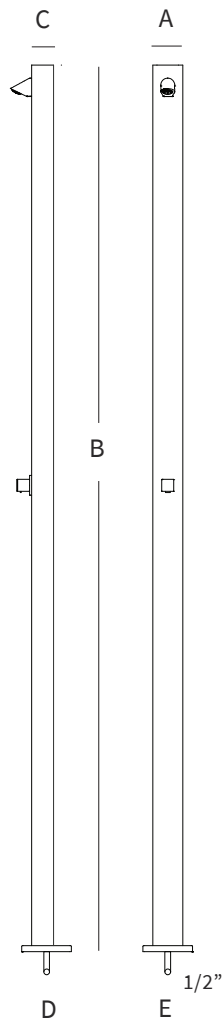

REF. 91T

Shower in stainless steel AISI 316L
(Marine quality). Satin finished.

Screws
Included

12 l/min
3 bar

Tap (A-C)

Earth
Connection

A	B	C	D	E
75	2200	55	120	120
02,95	86,61	02,17	04,72	04,72

Measure in mm
Measure in inch

MOUNTING SYSTEM

1) Connect the water intake to the bottom of the shower.

Connection with 1/2" female fitting.

2) Fix the shower with 4 screws.