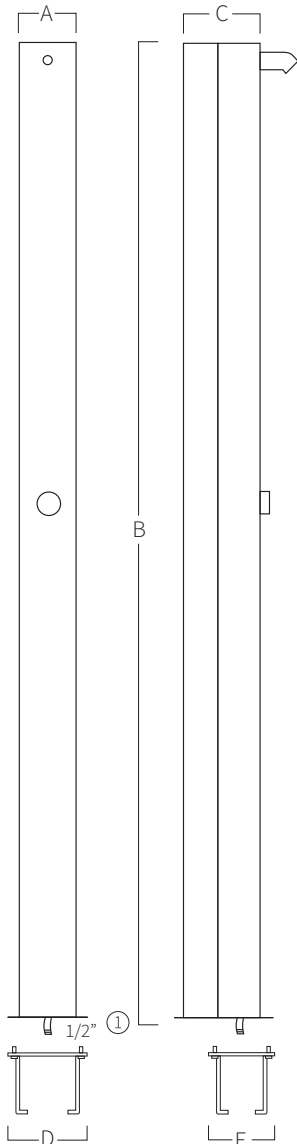

REF. 99INOX

Solar shower in stainless steel AISI 316L
(Marine quality). Satin/polish finished.

Support
Included

Nuts
Included

Tap (B)

Earth
Connection

A	B	C	D	E
100	2200	175	160	225
03,94	86,61	03,74	06,30	08,86

Measure in mm
Measure in inch

① Support to embed at ground level.

MOUNTING SYSTEM

- 1) The platen has to be at the ground level.
- 2) Fix the earth connection to the support.
- 3) The central opening is to pass the water connection with 1/2" female fitting.
- 4) Fix the shower with nuts.
 - a) 1 connection 1/2" female fitting for shower mixer (B).

FILLING THE TANK

1. Turn the shower mixer towards hot water.
2. Open and wait for the water falls out (the tank must be full and the air must come out)