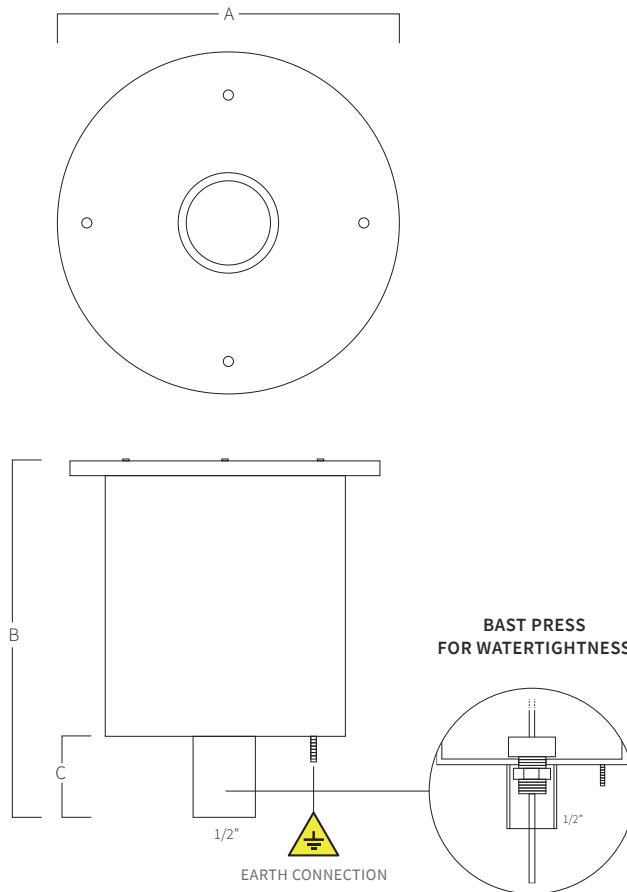

REF. 132EL

Liner waterproof box + trim with piezoelectric button in stainless steel AISI 316L (Marine quality). Polish finish. Screws, gaskets and gel included. IP68.

A	B	C
Ø80	90	34
Ø03,15	03,54	01,34
Medidas en mm		
Measure in inch		