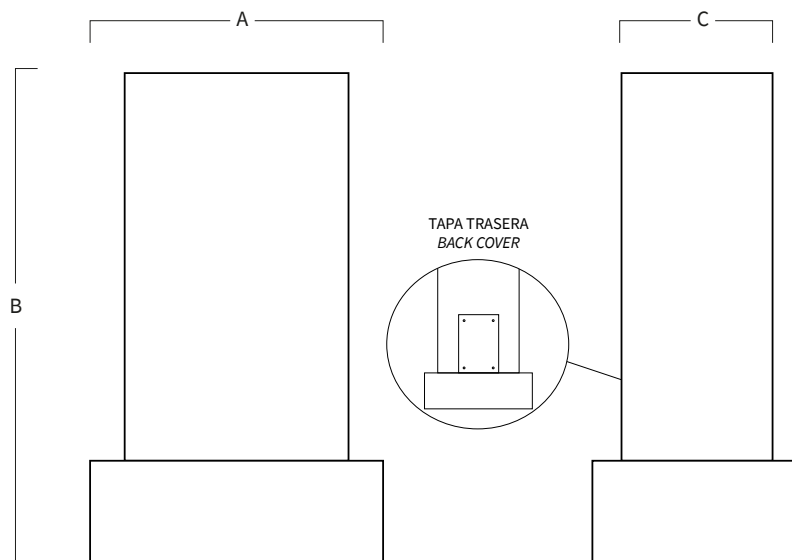

REF. **AF-25**

Square base in fiberglass

Screws
Included

Fiberglass

A	B	C
360	970	300
14,17	38,19	11,81
mm inch		

MOUNTING SYSTEM

- 1) Place the structure.
- 2) Fix the structure by the back cover with screws (included).