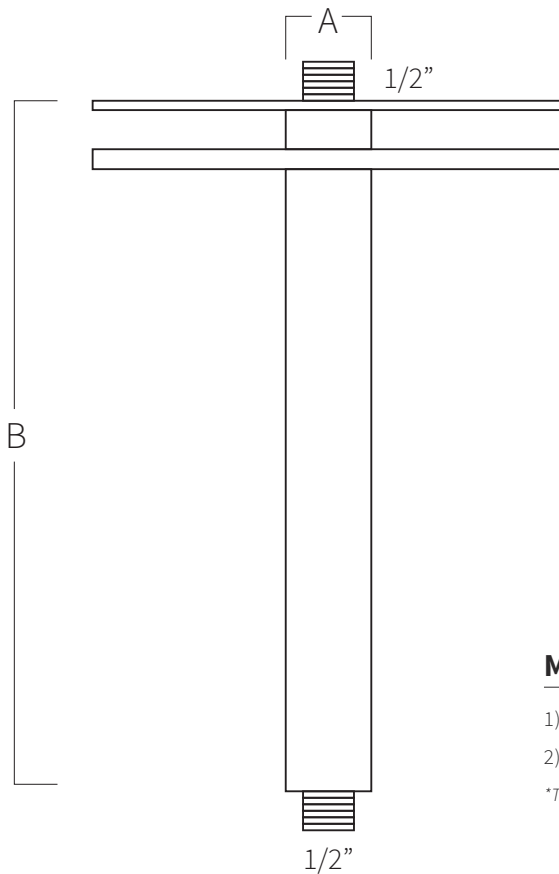

## REF. STR

Round ceiling support in stainless steel AISI 316L (Marine quality). Polish or satin finish. Screws included.

A	B
Ø30 Ø01,18	
Ø40 Ø01,57	350 13,78
Ø50 Ø01,97	
Ø30 Ø01,18	
Ø40 Ø01,57	500 19,69
Ø50 Ø01,97	

Measure in mm  
Measure in inch

### MOUNTING SYSTEM

- 1) Connect the water intake to the 1/2" male fitting.
- 2) Fix with the 4 screws (included).

\*Trim included.