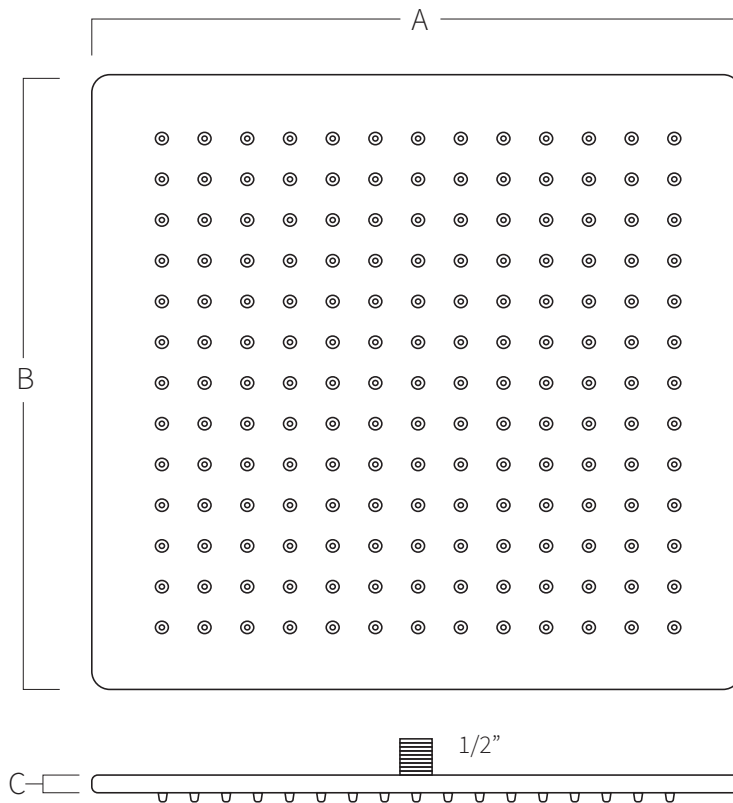

REF. RCEA

Ultra-flat anti-cal square shower head in stainless steel AISI 316L (Marine quality).
Polish or satin finish.

A	B	C	RECOMMENDED FLOWRATE
180 07,09	180 07,09	10 0,39	8l/min
300 11,81	300 11,81	10 0,39	10l/min
500 19,69	500 19,69	10 0,39	17l/min

Measure in mm
Mesure in inch

MOUNTING SYSTEM

- 1) The shower head is connected to the water intake through 1/2" male fitting.