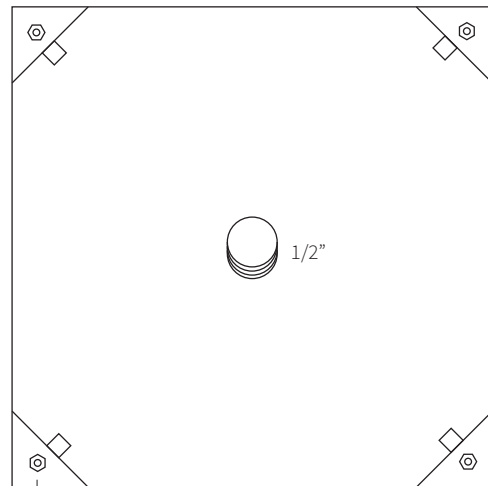

REF. **RCA**

Anti-cal square shower head in stainless steel AISI 316L (Marine quality). Polish or satin finish.

Optional fastening with M-6 nuts for extensible support or safety cable.

A	B	C	RECOMMENDED FLOWRATE
300 11,81	300 11,81	30 01,38	8l/min
500 19,69	500 19,69	30 01,38	17l/min
800 31,50	800 31,50	30 01,38	32,5l/min

Measure in mm
Mesure in inch

MOUNTING SYSTEM

- 1) The shower head is connected to the water intake through 1/2" male fitting.