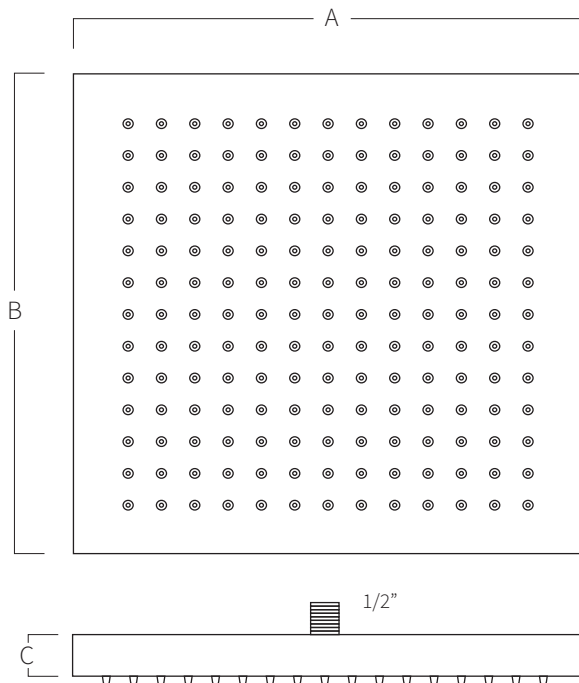

REF. **RCA**

Anti-cal square shower head in stainless steel AISI 316L (Marine quality). Polish or satin finish.

Optional fastening with M-6 nuts for extensible support or safety cable.

A	B	C	RECOMMENDED FLOWRATE
300 11,81	300 11,81	30 01,38	8l/min
500 19,69	500 19,69	30 01,38	17l/min
800 31,50	800 31,50	30 01,38	32,5l/min

Measure in mm
Mesure in inch

MOUNTING SYSTEM

- 1) The shower head is connected to the water intake through 1/2" male fitting.