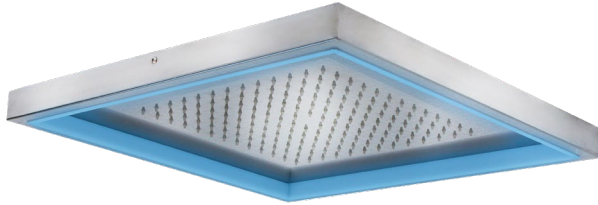

REF. RCA-CR

Anti-cal square shower head with chromotherapy in stainless steel AISI 316L (Marine quality). Polish or satin finish.

RGB

REMOTE CONTROL

A	B	C	RECOMMENDED FLOWRATE
300 <i>11,81</i>	300 <i>11,81</i>	30 <i>01,38</i>	8l/min
500 <i>19,69</i>	500 <i>19,69</i>	30 <i>01,38</i>	17l/min

Measure in mm
Mesure in inch

MOUNTING SYSTEM

- 1) Unscrew the support in 'U' of the showerhead and screw at ceiling.
- 2) Make water connection (1/2" male fitting) and the connection to the electrical network.
- 3) Screw the showerhead to the support for the two lateral sides.

* Includes remote control for LEDS and 12V-240VAC transformer.