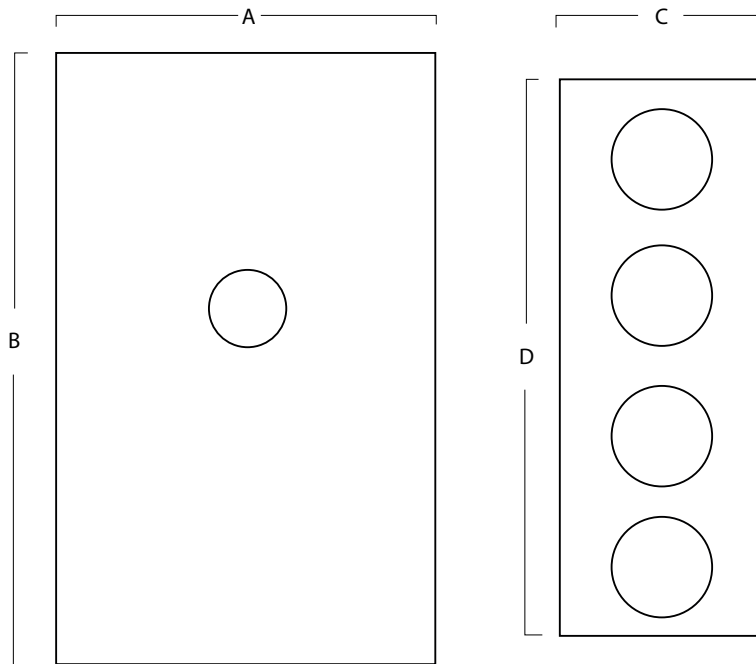

REF. CAJEMP

REF. EMPCAJ

REF. CAJEMP

Recess mounting box in stainless steel AISI 316L (marine quality).

REF. EMPCAJ

Trim in stainless steel AISI 316L (marine quality). Polished finish.

**Tap not included.*

A	B	C	D
210	265	65	230
08,27	10,43	02,56	09,05
Measure en mm Mesure in inch			

MOUNTING SYSTEM

- 1) Embed the box in work.
- 2) Assemble the taps (not included) and fix the trim with screws (included).