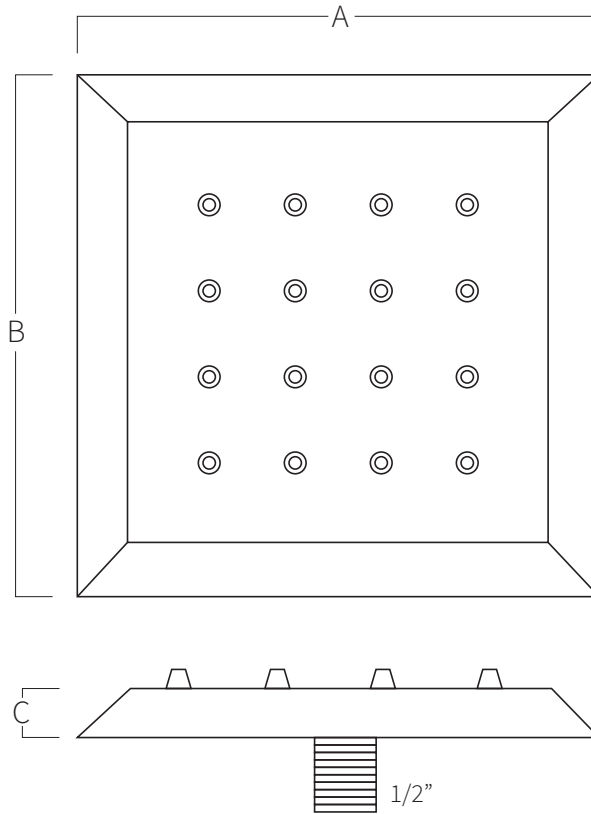

REF. **JC**

Anti-cal square jet in stainless steel AISI 316L (Marine quality). Polish or satin finish.

A	B	C	RECOMMENDED FLOWRATE
75	75	7	2l/min
02,95	02,95	00,28	
	Measure in mm		
	Measure in inch		

MOUNTING SYSTEM

- 1) The jet is connected to the earth connection through 1/2" fitting male.