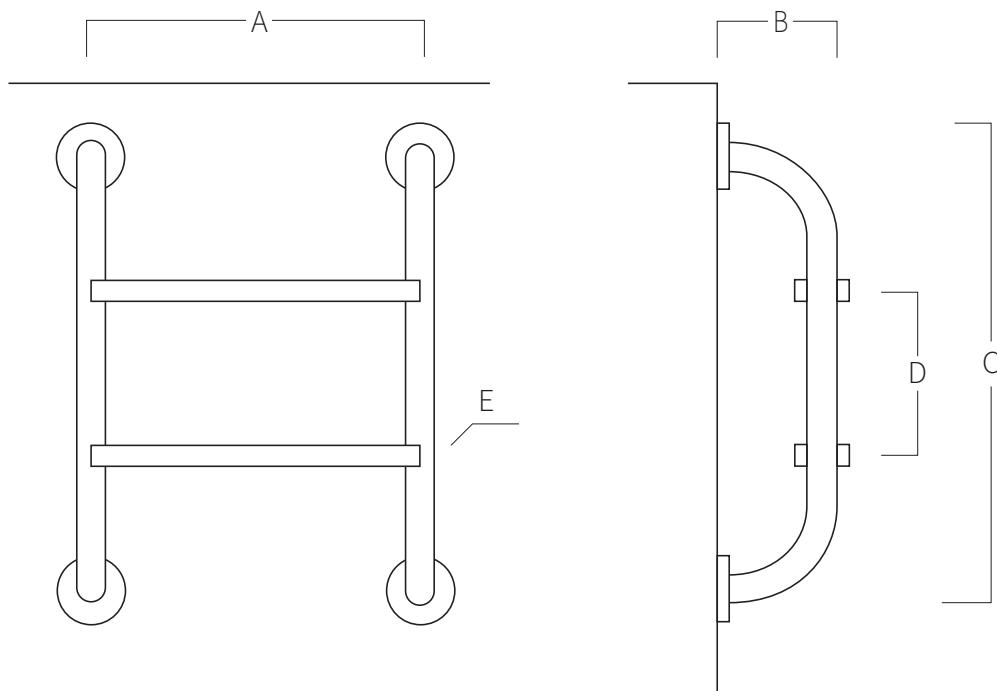

REF. E-7

Ladder in stainless steel AISI 316L
(Marine quality). Polish finish.

Screws
included

Earth
Connection

Trims
included

	A	B	C	D	E
2	500 19,69	180 07,09	700 27,56	250 09,84	Ø43x1,5 Ø01,69x0,06
3	500 19,69	180 07,09	950 37,40	250 09,84	Ø43x1,5 Ø01,69x0,06
4	500 19,69	180 07,09	1200 47,24	250 09,84	Ø43x1,5 Ø01,69x0,06
5	500 19,69	180 07,09	1400 55,12	250 09,84	Ø43x1,5 Ø01,69x0,06

Measure in mm
Measure in inch

MOUNTING SYSTEM

- 1) Fix the ladder with screws.
- 2) Fix the earth connection.

**Trims included.*