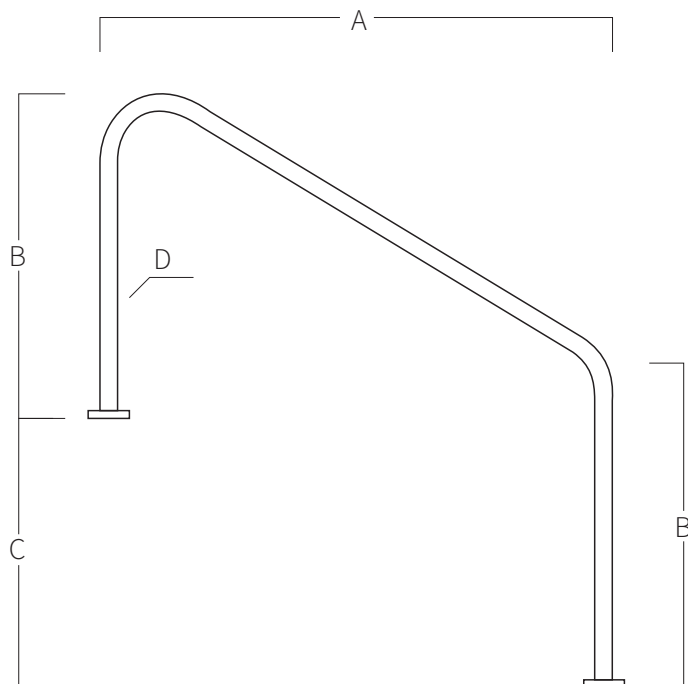

REF. E-12

Handrail in stainless steel AISI 316L (Marine quality). Polish finish.

Screws included (8 units)

Earth Connection

Trims included

A	B	C	D
1219 47,99	800 31,50	660 25,98	Ø43x1,5 Ø01,69x0,06
1524 60,00	800 31,50	915 36,02	Ø43x1,5 Ø01,69x0,06
1829 72,01	800 31,50	1169 46,02	Ø43x1,5 Ø01,69x0,06

Measure in mm

MOUNTING SYSTEM

- 1) Fix with screws (4 for platen).
- 2) Fix the earth connection.

*Trims included.