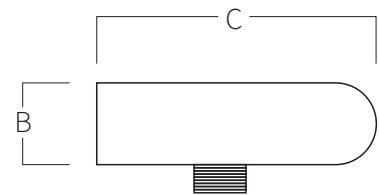

REF. **CSB**

Waterfall over bathtub in stainless steel AISI 316L (Marine quality). Polish or satin finish.

A	B	C
200	20	60
07,87	00,79	02,36

Measure in mm
Measure in inch

MOUNTING SYSTEM

- 1) The waterfall screws over a bathtub with 1/2" male fitting.