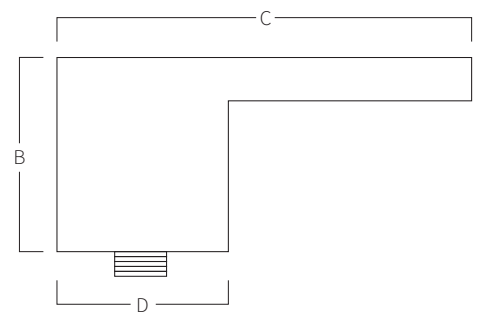

REF. CP

Wall waterfall in stainless steel AISI 316L (Marine quality). Polish or satin finish.

A	B	C	D
150	45	85	35
05,91	01,77	03,35	01,38
Measure in mm Mesure in inch			

MOUNTING SYSTEM

- 1) The waterfall is embed at wall and fixed with 1/2" male fitting.