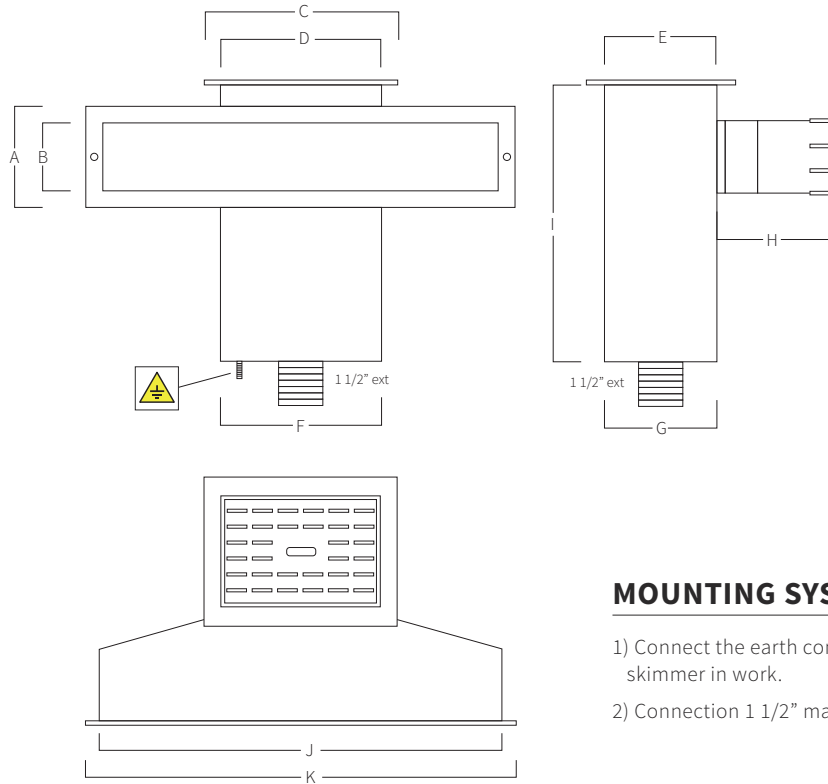

# REF. **AQA-SKRCL**

Set skimmer for liner in stainless steel AISI 316L (Marine quality). Polish finish. Gaskets included (2 units).

Earth  
Connection

## **MOUNTING SYSTEM**

- 1) Connect the earth connection and embed skimmer in work.
- 2) Connection 1 1/2" male fitting.

A	B	C	D	E	F	G	H	I	J	K
125	80	240	195	175	200	140	140	345	490	535
04,92	03,15	09,45	07,68	06,89	07,89	05,51	05,51	13,58	19,29	21,06

Measure in mm  
Measure in inch