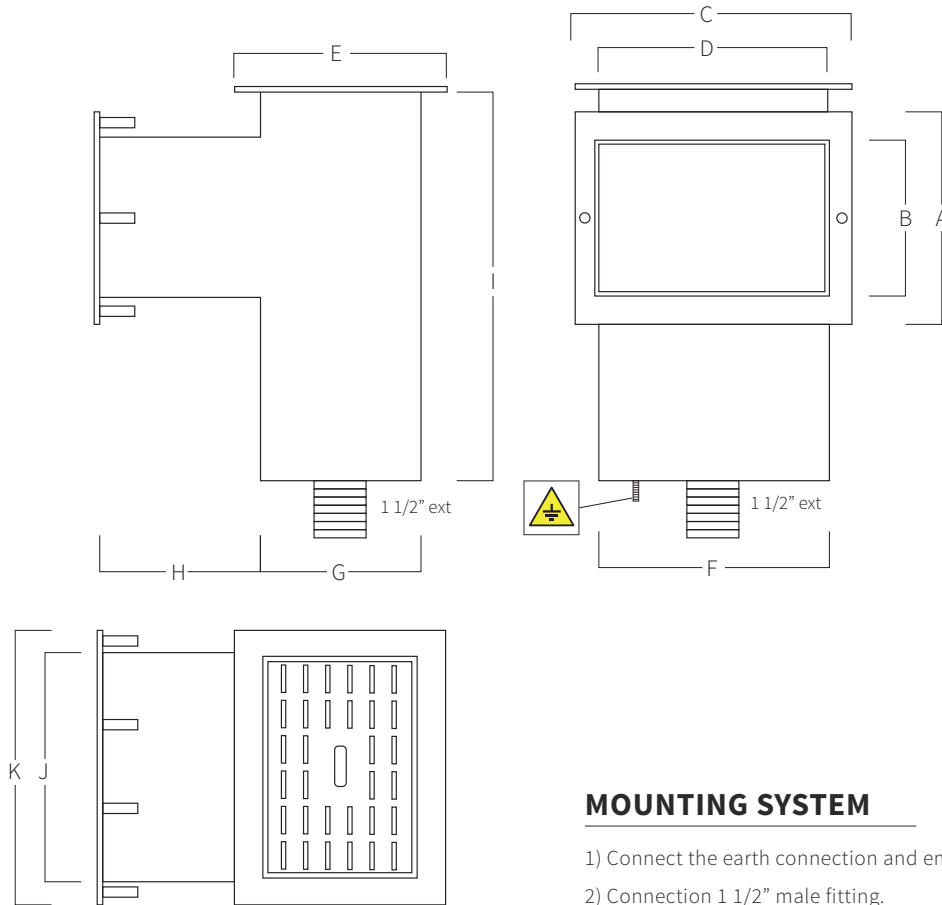

# REF. **AQA-SKL**

Set skimmer for liner in stainless steel AISI 316L (Marine quality). Polish finish. Screws and gaskets included.

Earth Connection

## **MOUNTING SYSTEM**

- 1) Connect the earth connection and embed skimmer in work.
- 2) Connection 1 1/2" male fitting.

A	B	C	D	E	F	G	H	I	J	K
175	135	240	195	175	200	140	140	340	190	240
06,89	05,32	09,45	07,68	06,89	07,87	05,51	05,51	13,39	07,48	09,45

Measure in mm  
Measure in inch