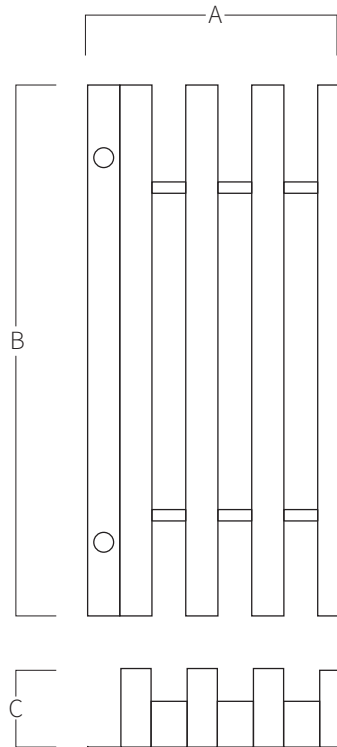

# REF. **AQA-RRD**

Overflow grid in stainless steel AISI 316L  
(Marine quality).

Screws not  
included

A	B	C
195 07,68	500 19,69	22 00,87
245 09,65	500 19,69	22 00,87
295 11,61	500 19,69	22 00,87
345 13,58	500 19,69	22 00,87

Measure in mm  
Measure in inch