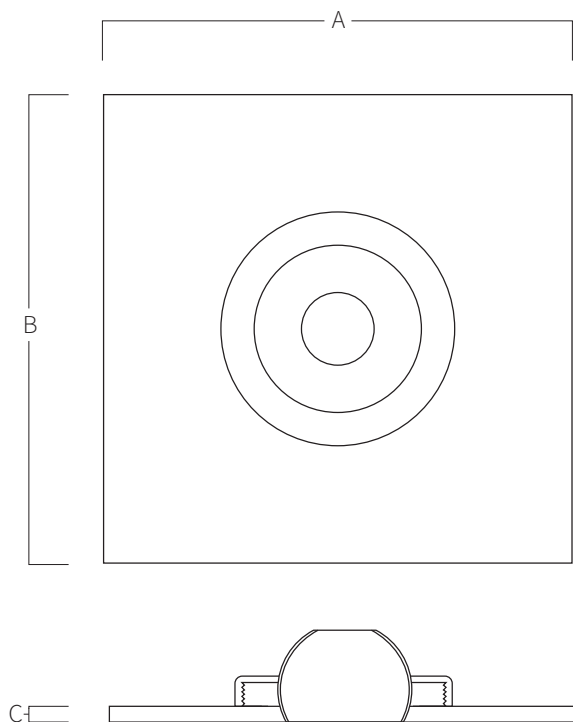

# REF. **AQA-ECB-CBIE**

Transformation kit square orientable impulsion nozzle in stainless steel AISI 316L (Marine quality). Finish polish.

KIT  
TRANSF.  
295-300  
-330

A	B	C
118	118	09
04,65	04,65	00,35

Measure in mm  
Measure in inch