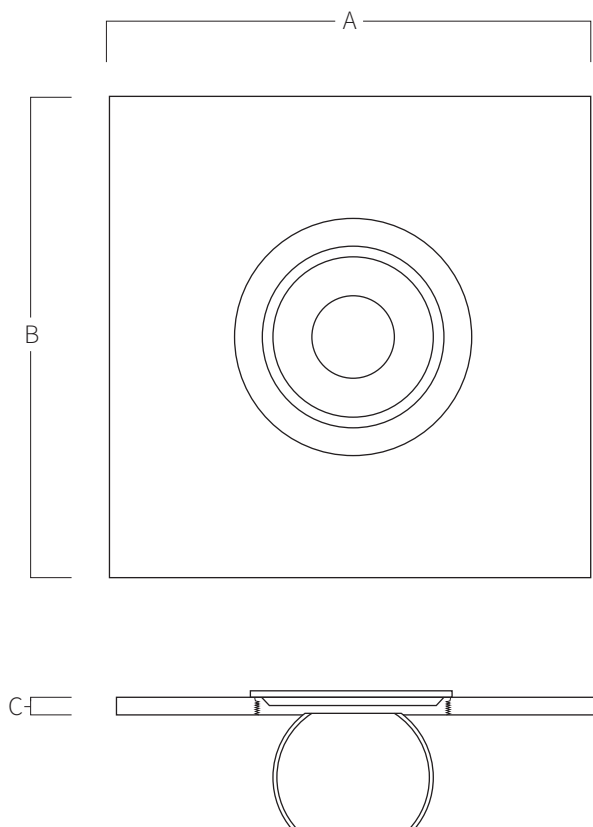

# REF. **AQA-ECB-CBI**

Transformation kit square orientable impulsion nozzle in stainless steel AISI 316L (Marine quality). Finish polish.

KIT  
TRANSF.  
295-300  
-330

A	B	C
118	118	9
04,65	04,65	00,35

Measure in mm  
Measure in inch