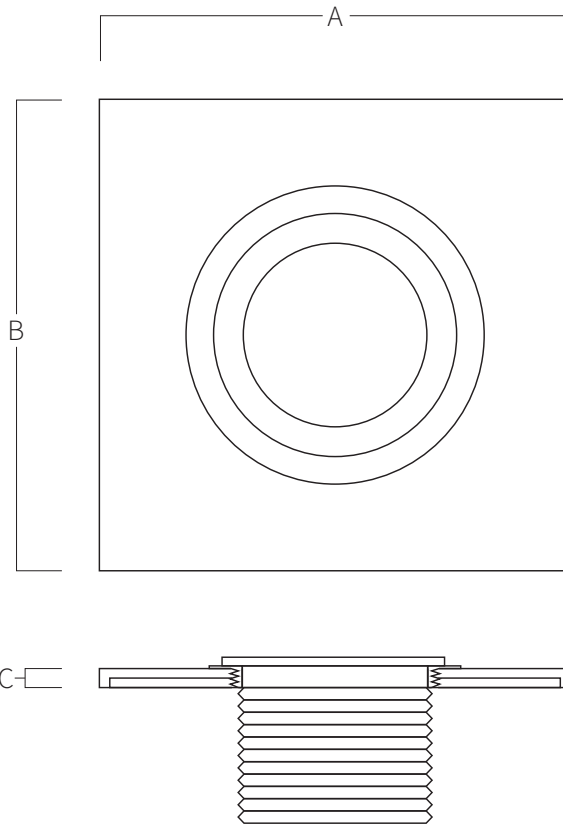

REF. **AQA-CBIMCL**

Square circular impulsion nozzle massage for base liner in stainless steel AISI 316L (Marine quality). Finish polish.

Ref.AQA-CBIMCL

2" ABS - Ø50
(Interior)

A	B	C
118	118	09
04,65	04,65	00,35

Measure in mm
Measure in inch