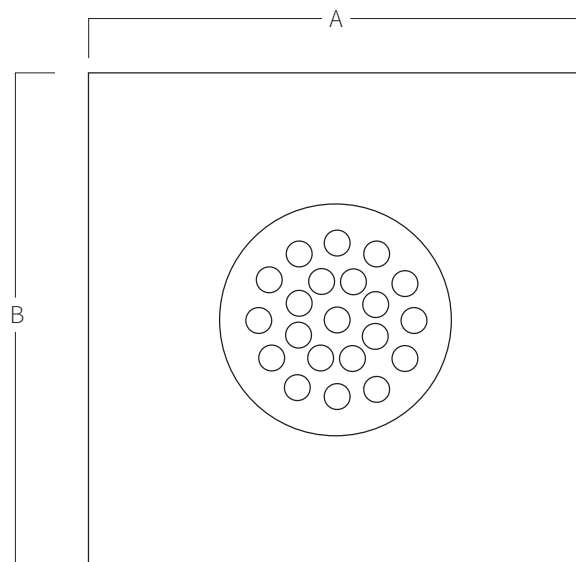

REF. **AQA-CBIM**

Square impulse nozzle massage in stainless steel AISI 316L (Marine quality). Polish finish.

Ref.AQA-CBIM

Ref.AQA-CBIM(316L)

2" ABS - Ø50
(Interior to glue)

2" INOX - Ø50
(Interior to glue)

A	B	C
118	118	09
04,65	04,65	00,35
Measure in mm		
Measure in inch		