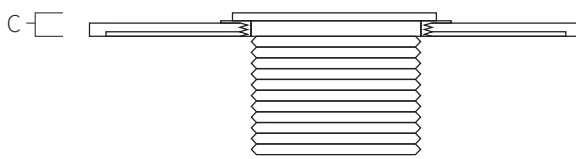

REF. **AQA-CBIM**

Square impulse nozzle massage in stainless steel AISI 316L (Marine quality). Polish finish.

Ref.AQA-CBIM

Ref.AQA-CBIM(316L)

2" ABS - Ø50
(Interior to glue)

2" INOX - Ø50
(Interior to glue)

A	B	C
118	118	09
04,65	04,65	00,35
Measure in mm		
Measure in inch		