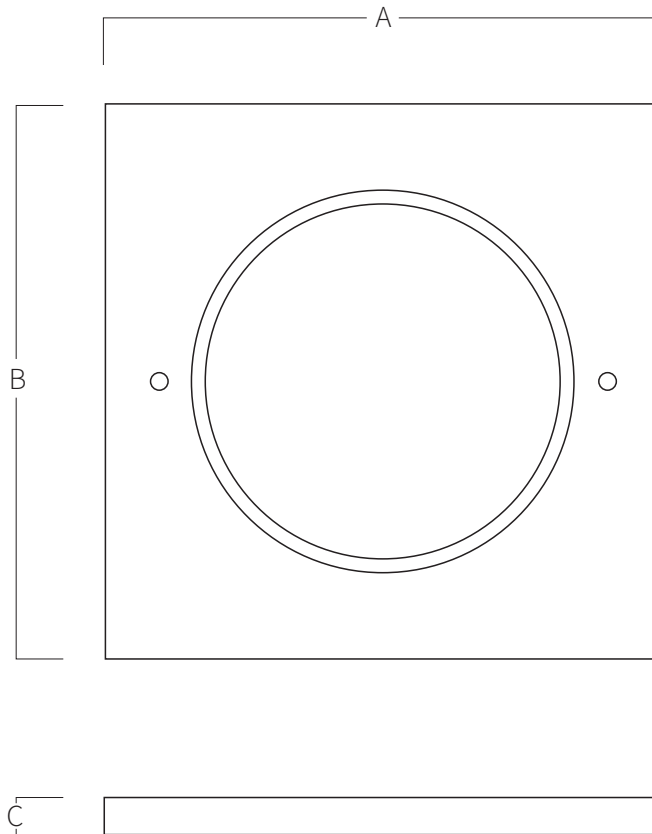

REF. **AQA-CAE-F**

Square trim in stainless steel AISI 316L
(Marine quality) Polish finish.

Screws not
included

KIT TRANSF.
07852
07838
67517

Earth
Connection

A	B	C
280	280	21
11,02	11,02	00,83

Measure in mm
Measure in inch

MOUNTING SYSTEM

1) Trim fixed with screws.