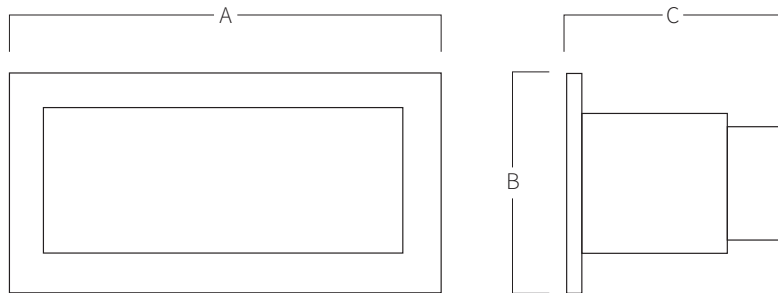

REF. **AQA-BF-SKR**

Cover in stainless steel 316L (Marine quality) with folding gate for skimmer.

Screws not included

A	B	C
455	240	298
17,91	09,45	11,73
Measure in mm Measure in inch		

MOUNTING SYSTEM

1) Cover fixed with 4 screws (not included).