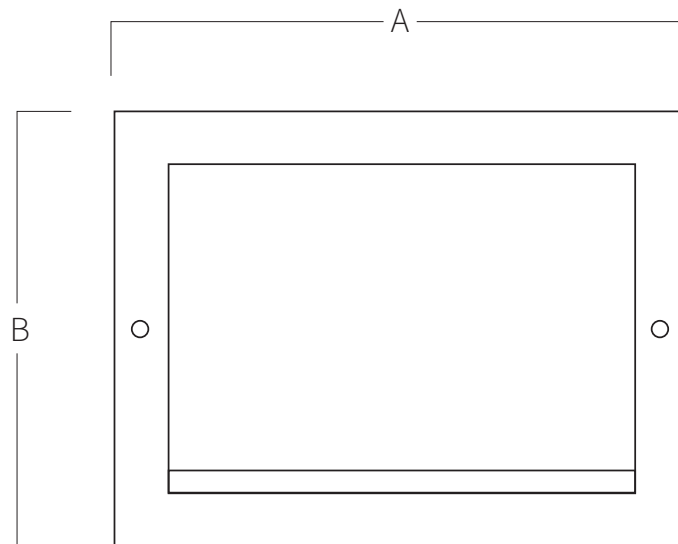

REF. **AQA-BF-SKL**

Cover with folding gate for liner in stainless steel 316L (Marine quality). Finish polish.

Screws
Included

A	B
235	178
09,25	07,01
Measure in mm	
Measure in inch	

MOUNTING SYSTEM

1) Fixed with screws (included).