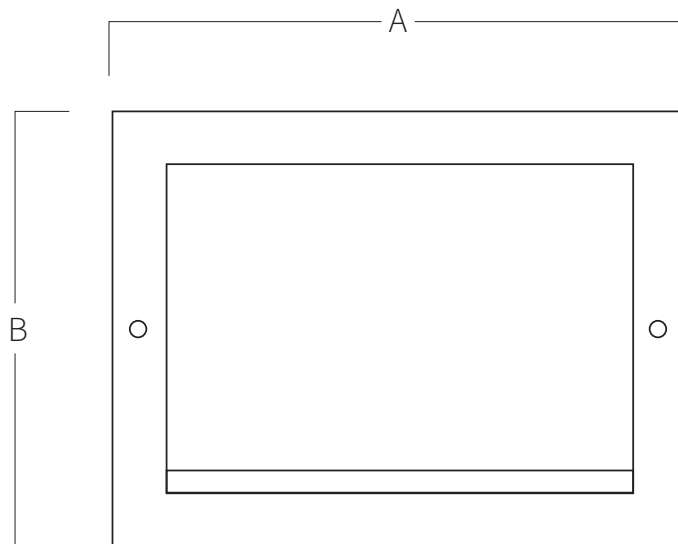

REF. **AQA-BF-SK**

Cover with folding gate in stainless steel 316L (Marine quality). Finish polish.

Screws
Included

KIT
TRANSF.
249
250

A	B
235	178
09,25	07,01

Measure in mm
Measure in inch

MOUNTING SYSTEM

1) Fixed with screws (included).