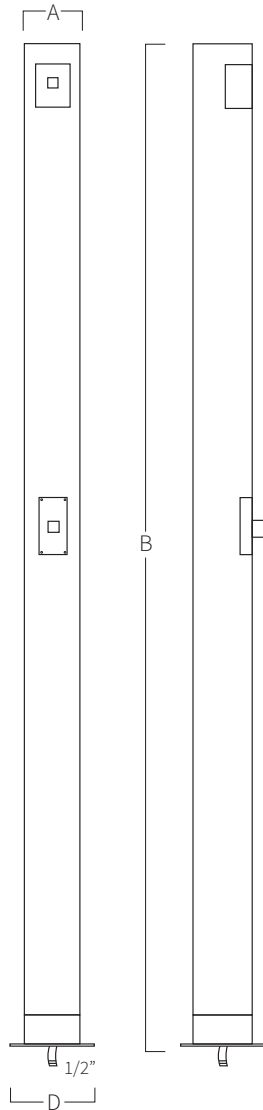

REF. 94

Shower in natural bamboo and stainless steel AISI 316L (Quality marine). Polished/satin finish.

Tap (A-C) Screws not Included Earth Connection

Natural Wengue Red Green

A	B	D
Ø90 - Ø125	2200	Ø190
Ø03,54-Ø04,92	86,61	Ø07,48
Measure in mm		
Measure in inch		

MOUNTING SYSTEM

- 1) Connect the water intake to the bottom of the shower.
- 2) Fix the shower with 4 screws (not included).
 - a) Connection with 1/2" female fitting.

INFORMATION TO TAKE ACCOUNT:

Constant maintenance to remove also use teak oil to prevent shrinkage or dilation.