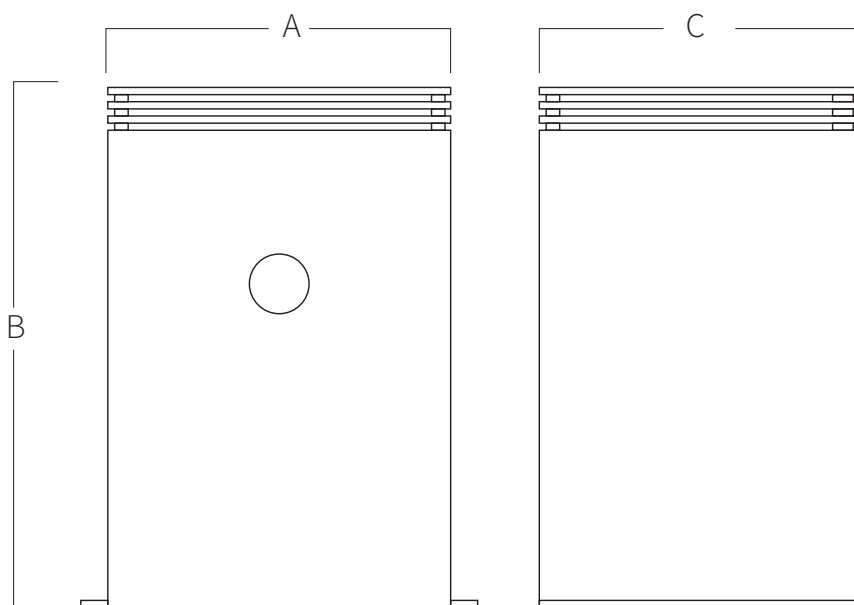

REF. 134L

Square support with LED RGB piezoelectric button and gel splice in stainless steel AISI 316L (Marine quality). Polish finish. IP69.

Screws included

Earth connection

A	B	C
125	250	125
04,92	09,84	04,92

Measure in mm
Measure in inch