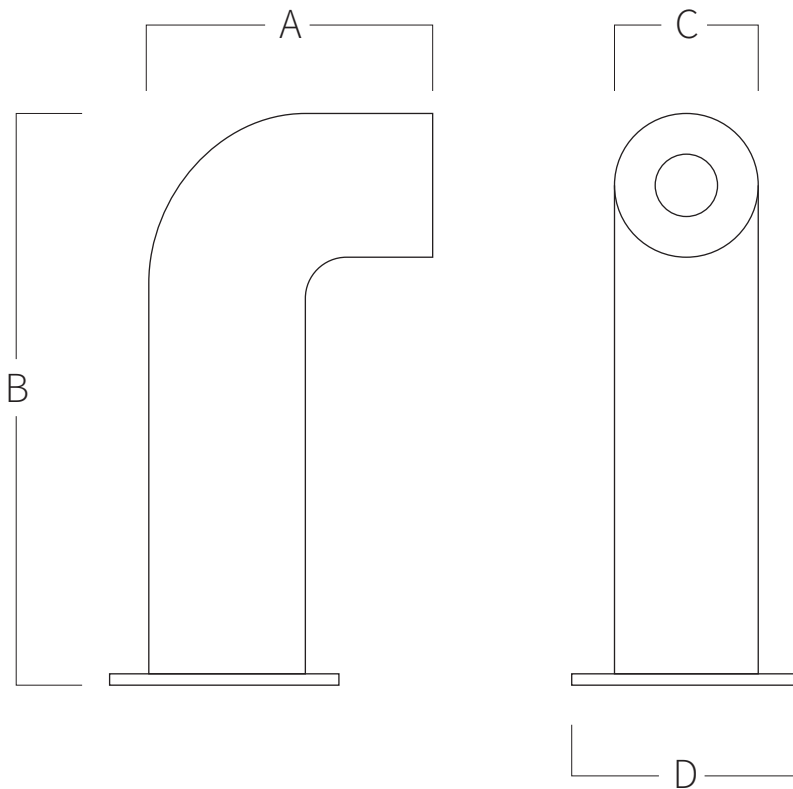

REF. 133L

Support piezoelectric LED RGB button in stainless steel AISI 316L (Marine quality). Finish polish. Gasket and gel included. IP69.

Screws
included

Piquet de
Terre

A B C

130 250 Ø63x1,5
05,11 09,84 Ø02,48x0,06

Measure in mm
Measure in inch