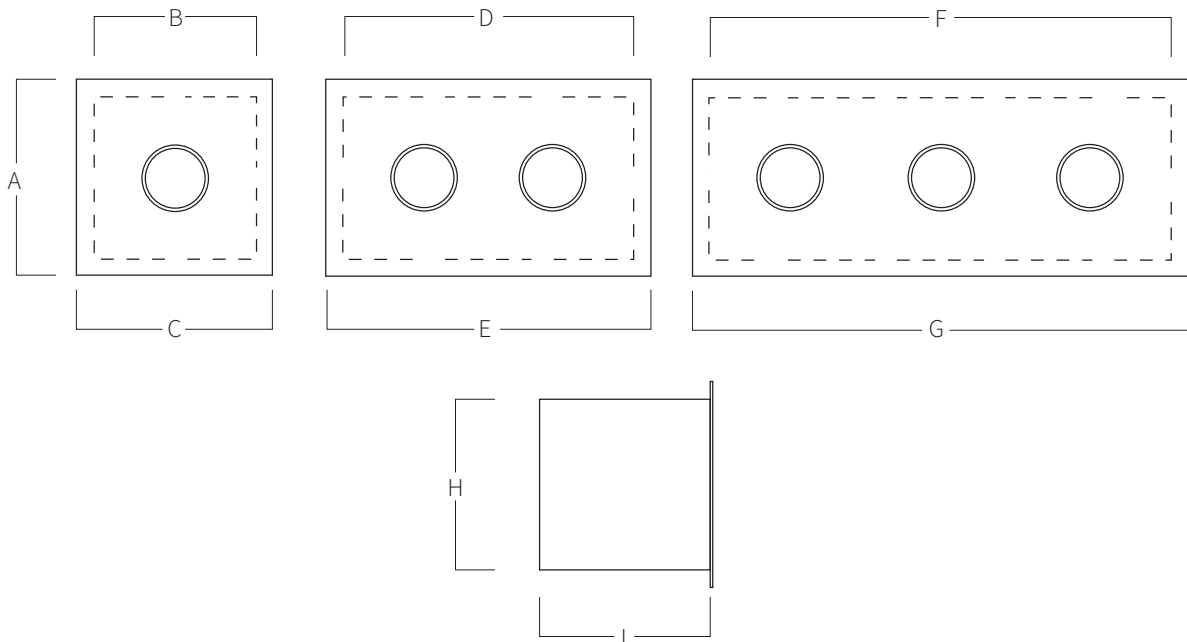

# REF. 132P

Box + cover with piezoelectric button and gel splice in stainless steel AISI 316L (Marine quality). Satin finish. IP69.

A	B	C	D	E	F	G	H	I
115	90	115	190	215	290	315	90	95
04,53	03,54	04,53	07,48	08,46	11,42	12,40	03,54	03,74

Measure in mm  
Measure in inch