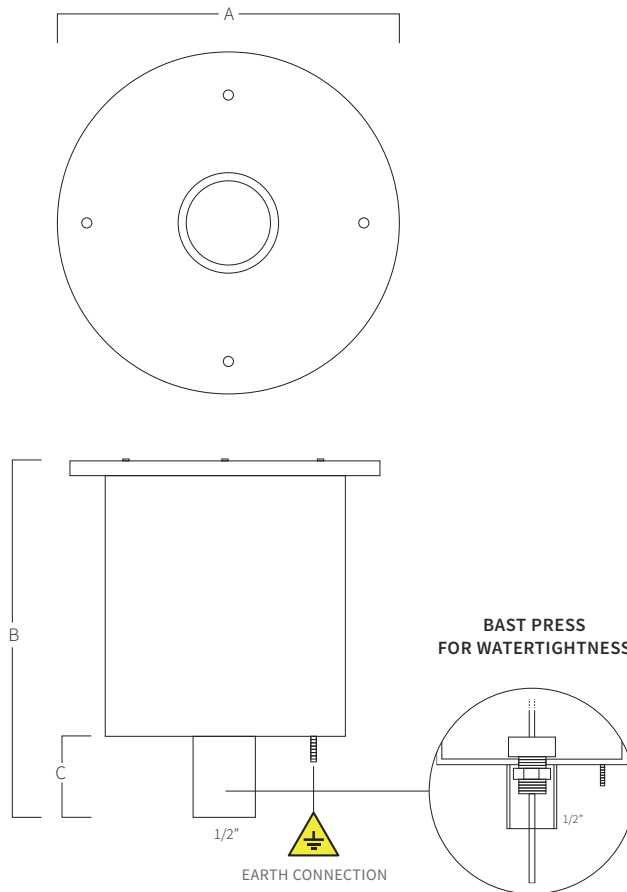

REF. 132EL

Waterproof box + trim with LED RGB piezoelectric button in stainless steel AISI 316L (Marine quality). Polish finish. Screws, gasket and gel included. IP68.

A	B	C
Ø80	90	34
Ø03,15	03,54	01,34

Medidas en mm
Measure in inch