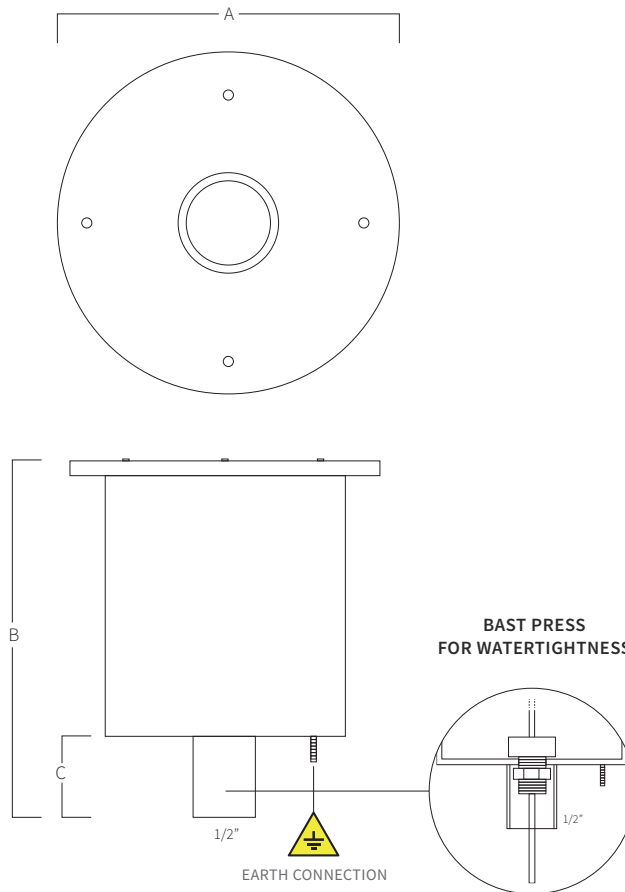

REF. 132E

Waterproof box + trim with piezoelectric button in stainless steel AISI 316L (Marine quality). Polish finish. Screws, gasket and gel included. IP68.

A	B	C
Ø80	90	34
Ø03,15	03,54	01,34

Medidas en mm
Measure in inch