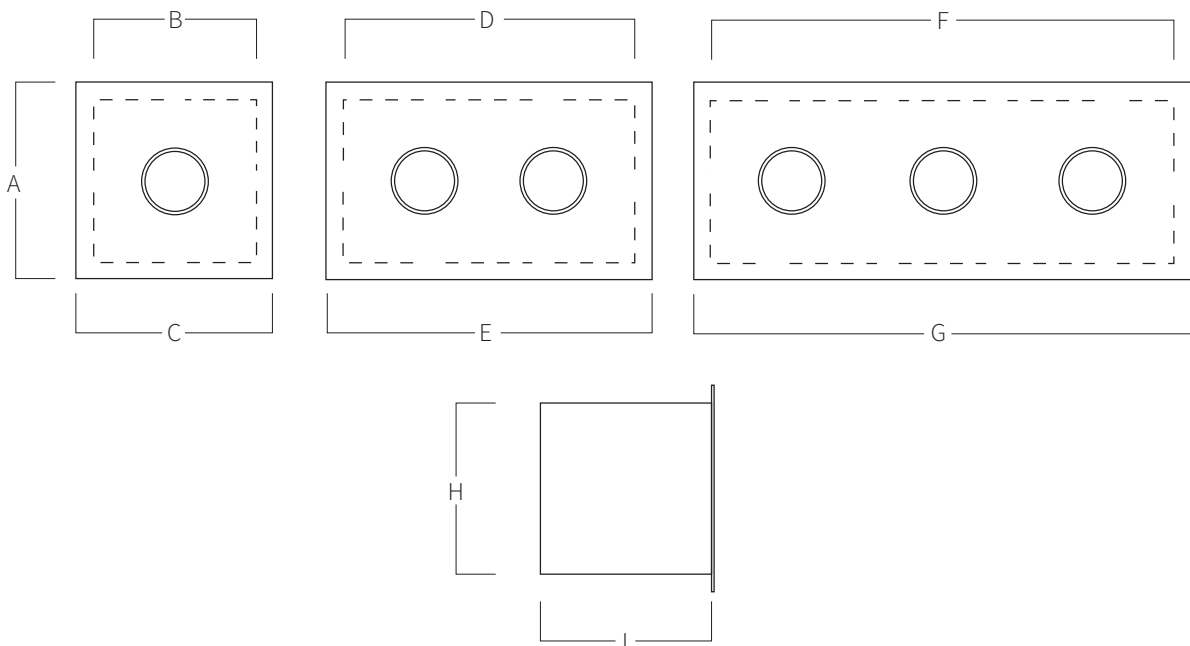

124-1

124-2

124-3

REF. 124

Box + cover in stainless steel AISI 316L (Marine quality) and pneumatic button in chrome ABS. Satin finish.

A	B	C	D	E	F	G	H	I
115	90	115	190	215	290	315	90	95
04,53	03,54	04,53	07,48	08,46	11,42	12,40	03,54	03,74

Measure in mm
Measure in inch